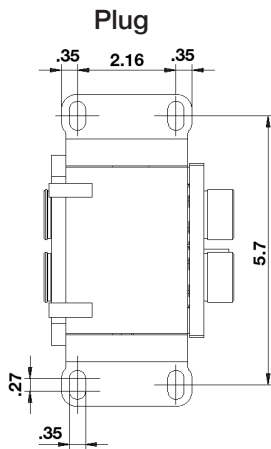

The connection is made without errors, internal pollution of the circuits and external pollution of the environment. The couplings are enclosed to protect from dust and accidental damage.

Holmbury Mach Connectors are available in Sizes 2, 4 and 7 (Number refers to the number of hydraulic hoses that can be connected simultaneously). Mach 4 and 7 connectors can also incorporate a 6 contact electrical connector rated at 25V to 60V and up to 10A.

Holmbury

MACH SERIES

Multiple Coupling Connectors

The plugs contain the male couplings.
The boxes contain the female couplings
and locking lever.

MACH 2 DIMENSIONS

MACH 4 DIMENSIONS

41

MACH 7 DIMENSIONS

NOTE: All dimensions are for reference only. Contact Holmbury for certified dimensions.
Call factory with your specific application requirements to obtain ordering information.

1.866.465.6287

www.holmburyUSA.com