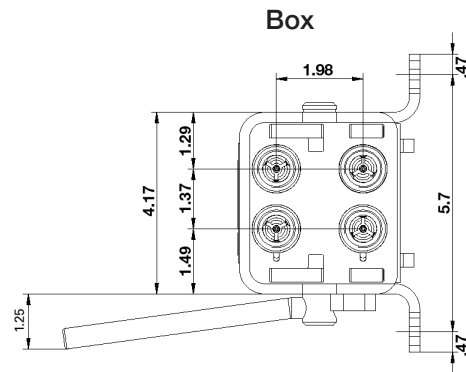

The connection is made without errors, internal pollution of the circuits and external pollution of the environment. The couplings are enclosed to protect from dust and accidental damage.

Holmbury Mach Connectors are available in Sizes 2, 4 and 7 (Number refers to the number of hydraulic hoses that can be connected simultaneously). Mach 4 and 7 connectors can also incorporate a 6 contact electrical connector rated at 25V to 60V and up to 10A.

Holmbury

MACH SERIES

Multiple Coupling Connectors

The plugs contain the male couplings.
The boxes contain the female couplings
and locking lever.

MACH 2 DIMENSIONS

MACH 4 DIMENSIONS

41

MACH 7 DIMENSIONS

NOTE: All dimensions are for reference only. Contact Holmbury for certified dimensions.
Call factory with your specific application requirements to obtain ordering information.

1.866.465.6287

www.holmburyUSA.com