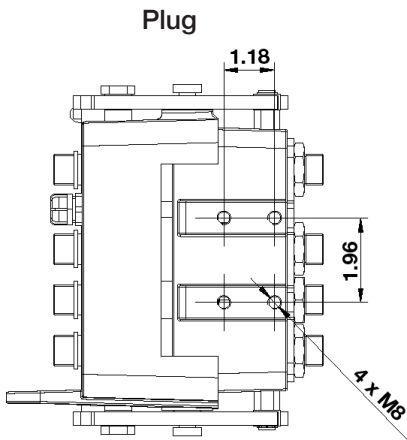

The connection is made without errors, internal pollution of the circuits and external pollution of the environment. The couplings are enclosed to protect from dust and accidental damage.

Holmbury Mach Connectors are available in Sizes 2, 4 and 7 (Number refers to the number of hydraulic hoses that can be connected simultaneously). Mach 4 and 7 connectors can also incorporate a 6 contact electrical connector rated at 25V to 60V and up to 10A.

Holmbury

MACH SERIES

Multiple Coupling Connectors

The plugs contain the male couplings.
The boxes contain the female couplings
and locking lever.

MACH 2 DIMENSIONS

MACH 4 DIMENSIONS

41

MACH 7 DIMENSIONS