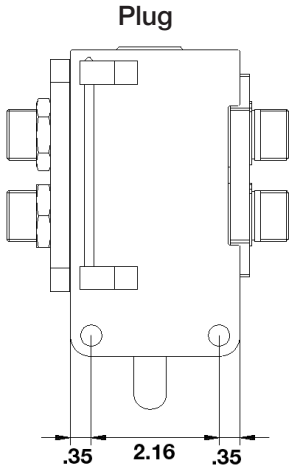

The connection is made without errors, internal pollution of the circuits and external pollution of the environment. The couplings are enclosed to protect from dust and accidental damage.

Holmbury Mach Connectors are available in Sizes 2, 4 and 7 (Number refers to the number of hydraulic hoses that can be connected simultaneously). Mach 4 and 7 connectors can also incorporate a 6 contact electrical connector rated at 25V to 60V and up to 10A.

ENGAGE

LOCK

CONNECTED

HOLMBURY MACH CONNECTORS ELIMINATE

- Connection errors that result in inverse movements, operator errors and accidents.
- Trying to make difficult connections with hands covered in slippery oil.
- Disconnecting couplings, then finding it impossible to reconnect due to pressure in the circuits.
- Broken caps or dirty connections.

Holmbury

MACH SERIES

Multiple Coupling Connectors

The plugs contain the male couplings.
The boxes contain the female couplings
and locking lever.

MACH 2 DIMENSIONS

MACH 4 DIMENSIONS

41

MACH 7 DIMENSIONS