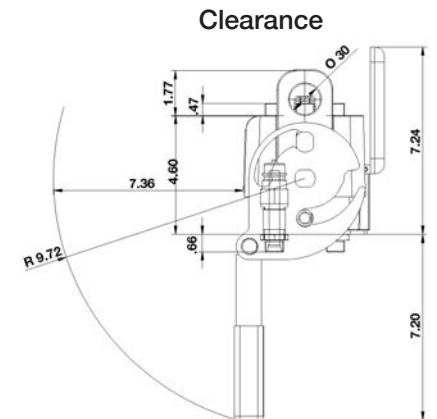

The connection is made without errors, internal pollution of the circuits and external pollution of the environment. The couplings are enclosed to protect from dust and accidental damage.

Holmbury Mach Connectors are available in Sizes 2, 4 and 7 (Number refers to the number of hydraulic hoses that can be connected simultaneously). Mach 4 and 7 connectors can also incorporate a 6 contact electrical connector rated at 25V to 60V and up to 10A.

Holmbury

MACH SERIES

Multiple Coupling Connectors

The plugs contain the male couplings.
The boxes contain the female couplings
and locking lever.

MACH 2 DIMENSIONS

MACH 4 DIMENSIONS

41

MACH 7 DIMENSIONS