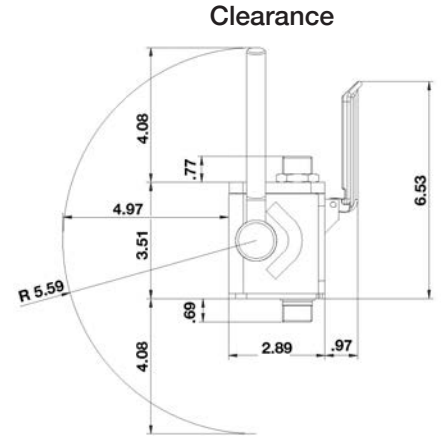

The connection is made without errors, internal pollution of the circuits and external pollution of the environment. The couplings are enclosed to protect from dust and accidental damage.

Holmbury Mach Connectors are available in Sizes 2, 4 and 7 (Number refers to the number of hydraulic hoses that can be connected simultaneously). Mach 4 and 7 connectors can also incorporate a 6 contact electrical connector rated at 25V to 60V and up to 10A.

Holmbury

MACH SERIES

Multiple Coupling Connectors

The plugs contain the male couplings.
The boxes contain the female couplings
and locking lever.

MACH 2 DIMENSIONS

MACH 4 DIMENSIONS

41

MACH 7 DIMENSIONS