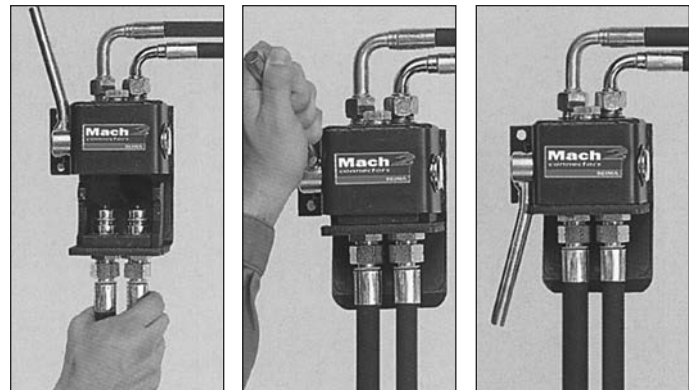

MACH SERIES

INTRODUCTION

40 Mach Connectors are safe, quick and easy to use even when the circuit is under pressure. Holmbury Mach Connectors are ideal for tractors and other agricultural equipment, wheel loaders, front end loaders, snow-plows, excavators, cranes and hydraulic industrial equipment.

The connection is made without errors, internal pollution of the circuits and external pollution of the environment. The couplings are enclosed to protect from dust and accidental damage.

Holmbury Mach Connectors are available in Sizes 2, 4 and 7 (Number refers to the number of hydraulic hoses that can be connected simultaneously). Mach 4 and 7 connectors can also incorporate a 6 contact electrical connector rated at 25V to 60V and up to 10A.

FEATURES

- Choice of ISO A poppet couplings or flat face couplings.
- Fast, easy connection of multiple hoses.
- Connection is possible even when the circuit has residual pressure.
- Prevents operator from making incorrect Hose Connections.
- Compact design and robust construction.
- Female couplings are protected from dust and damage within a strong box equipped with a self-closing cover.

ENGAGE

LOCK

CONNECTED

HOLMBURY MACH CONNECTORS ELIMINATE

- Connection errors that result in inverse movements, operator errors and accidents.
- Trying to make difficult connections with hands covered in slippery oil.
- Disconnecting couplings, then finding it impossible to reconnect due to pressure in the circuits.
- Broken caps or dirty connections.