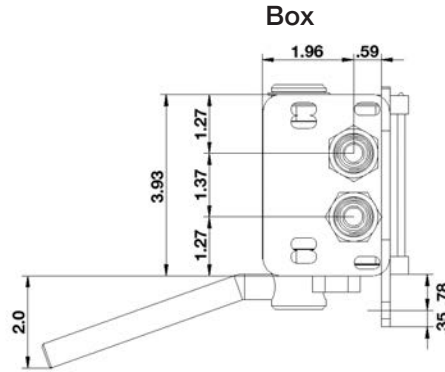

The connection is made without errors, internal pollution of the circuits and external pollution of the environment. The couplings are enclosed to protect from dust and accidental damage.

Holmbury Mach Connectors are available in Sizes 2, 4 and 7 (Number refers to the number of hydraulic hoses that can be connected simultaneously). Mach 4 and 7 connectors can also incorporate a 6 contact electrical connector rated at 25V to 60V and up to 10A.

ENGAGE

LOCK

CONNECTED

HOLMBURY MACH CONNECTORS ELIMINATE

- Connection errors that result in inverse movements, operator errors and accidents.
- Trying to make difficult connections with hands covered in slippery oil.
- Disconnecting couplings, then finding it impossible to reconnect due to pressure in the circuits.
- Broken caps or dirty connections.

Holmbury

MACH SERIES

Multiple Coupling Connectors

The plugs contain the male couplings.
The boxes contain the female couplings
and locking lever.

MACH 2 DIMENSIONS

MACH 4 DIMENSIONS

41

MACH 7 DIMENSIONS