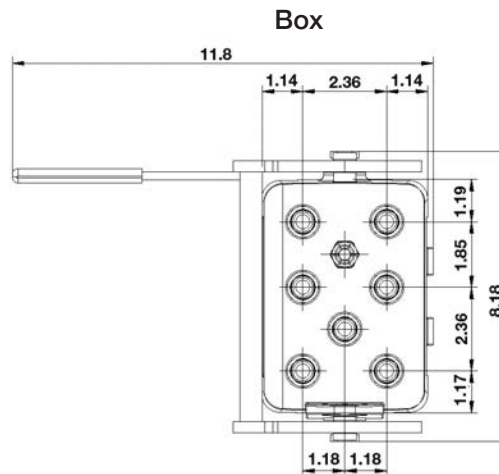

The connection is made without errors, internal pollution of the circuits and external pollution of the environment. The couplings are enclosed to protect from dust and accidental damage.

Holmbury Mach Connectors are available in Sizes 2, 4 and 7 (Number refers to the number of hydraulic hoses that can be connected simultaneously). Mach 4 and 7 connectors can also incorporate a 6 contact electrical connector rated at 25V to 60V and up to 10A.

Holmbury

MACH SERIES

Multiple Coupling Connectors

The plugs contain the male couplings.
The boxes contain the female couplings
and locking lever.

MACH 2 DIMENSIONS

MACH 4 DIMENSIONS

41

MACH 7 DIMENSIONS

NOTE: All dimensions are for reference only. Contact Holmbury for certified dimensions.
Call factory with your specific application requirements to obtain ordering information.

1.866.465.6287

www.holmburyUSA.com