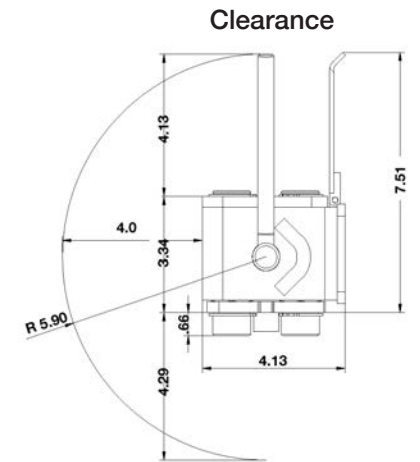

The connection is made without errors, internal pollution of the circuits and external pollution of the environment. The couplings are enclosed to protect from dust and accidental damage.

Holmbury Mach Connectors are available in Sizes 2, 4 and 7 (Number refers to the number of hydraulic hoses that can be connected simultaneously). Mach 4 and 7 connectors can also incorporate a 6 contact electrical connector rated at 25V to 60V and up to 10A.

Holmbury

MACH SERIES

Multiple Coupling Connectors

The plugs contain the male couplings.
The boxes contain the female couplings
and locking lever.

MACH 2 DIMENSIONS

MACH 4 DIMENSIONS

41

MACH 7 DIMENSIONS

NOTE: All dimensions are for reference only. Contact Holmbury for certified dimensions.
Call factory with your specific application requirements to obtain ordering information.

1.866.465.6287

www.holmburyUSA.com